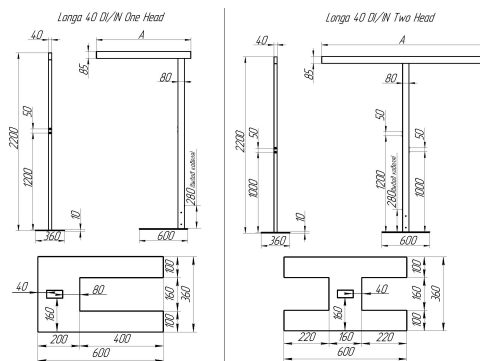

ВЕРСИИ:

Наименование	Артикул	Изображение	Примечания
Longa 40 Floor DI-IN 2100lm-840 M900 One head (Switch PUSH dimmer function)	1904542		
Longa 40 Floor DI-IN 4150lm-840 2M900 Two head (ON/OFF)	1904489		
Longa 40 Floor DI-IN 4150lm-840 2M900 Two head (UP-ON/OFF + DOWN-PUSH)	1904491		
Longa 40 Floor DI-IN 2300lm-830 M1200 One head (ON/OFF)	1904468		
Longa 40 Floor DI-IN 2500lm-840 M1200 One head (ON/OFF)	1904490		
Longa 40 Floor DI-IN 2500lm-840 M1200 One head (UP-ON/OFF + DOWN-PUSH)	1904492		
Longa 40 Floor DI-IN 4600lm-830 2M1200 Two head (ON/OFF)	1904469		
Longa 40 Floor DI-IN 5050lm-840 2M1200 Two head (ON/OFF)	1904477		
Longa 40 Floor DI-IN 5050lm-840 2M1200 Two head (UP-ON/OFF + DOWN-PUSH)	1904493		
Longa 40 Floor DI-IN 3700lm-840 M1400 One head (ON/OFF)	1904476		