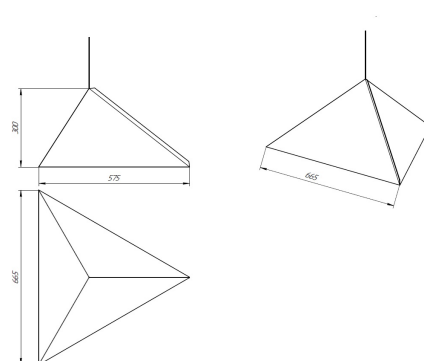

**ВЕРСИИ:**

Наименование	Артикул	Примечания
ANT 600 20W-1460lm-830 Susp ON/OFF	1903662	
ANT 600 20W-1460lm-830 Susp DALI	1904135	
ANT 600 20W-1460lm-835 Susp ON/OFF	1904137	
ANT 600 20W-1460lm-835 Susp DALI	1904138	
ANT 600 20W-1485lm-840 Susp ON/OFF	1903661	
ANT 600 20W-1485lm-840 Susp DALI	1904136	